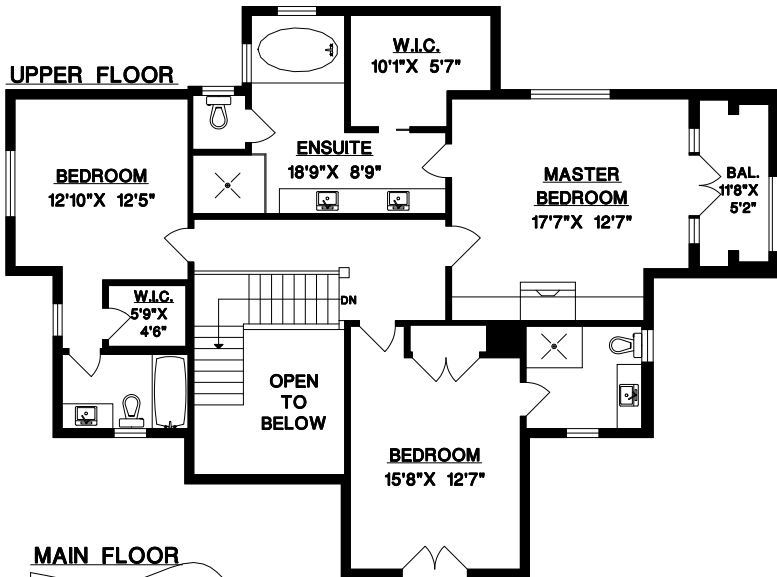

604-224-5277

1690 ROXBURGH CR.,
VANCOUVER, B.C.

| | | |
|--------------|-------------|----------------|
| UPPER FLOOR | 1434 | SQ. FT. |
| MAIN FLOOR | 1999 | SQ. FT. |
| LOWER FLOOR | 1962 | SQ. FT. |
| TOTAL | 5395 | SQ. FT. |

| | | |
|---------|-----|---------|
| GARAGE | 753 | SQ. FT. |
| BALCONY | 84 | SQ. FT. |
| DECK | 394 | SQ. FT. |
| PORCH | 76 | SQ. FT. |
| PATIO | 268 | SQ. FT. |
| PATIO 2 | 149 | SQ. FT. |
| PATIO 3 | 414 | SQ. FT. |
| LANDING | 89 | SQ. FT. |